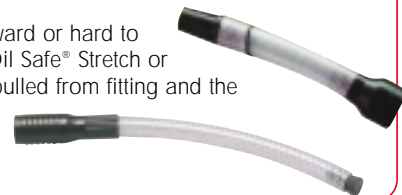

Hoses

Flexible spout hose attachments for awkward or hard to reach areas. These attach easily to the Oil Safe® Stretch or Stumpy Spout Lids. Stretch hose can be pulled from fitting and the length cut to suit the application.

Part Nos. Stretch Extension Hose 062499
Stumpy Extension Hose 067265